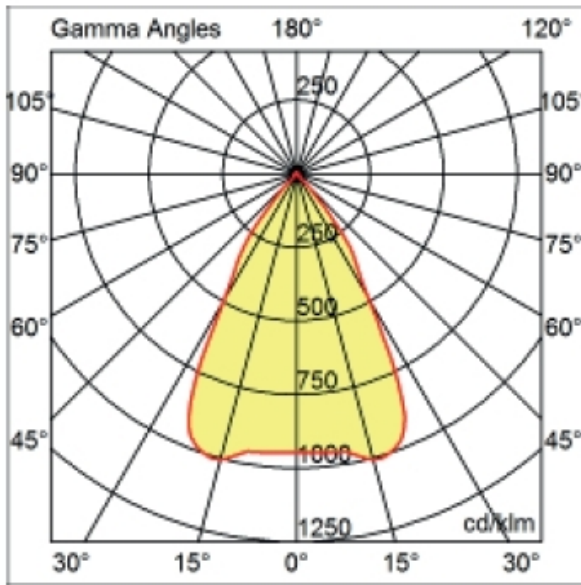

OPTICAL

Optic°: 60
 Beam Angle: Symmetric
 Adjustability: Fixed

RATINGS AND CERTIFICATIONS

Certified By: CSA Certified to UL and CSA Standards
 IP Rating: IP44
 IK Rating: IK08

DIXIT RA14 RECESSED

A56093-

PROJECT	
TYPE	
SPECIFIER	
QUANTITY	
DATE	