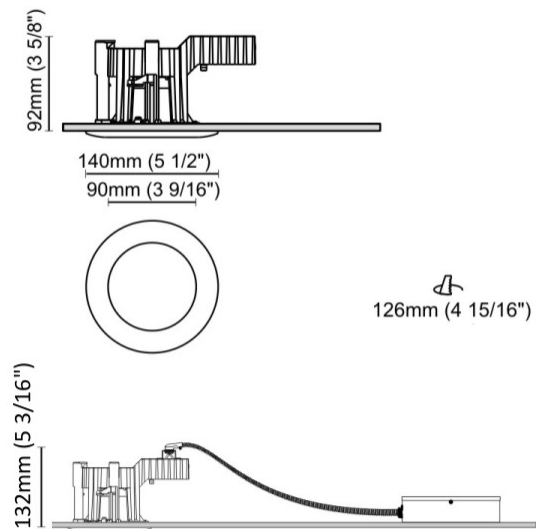

GENERAL

Series: Dixit
Subseries: Dixit RA14
Brand: Ivela
Division: Architectural
Mounting Type: Recessed
Mounting Location: Ceiling
Subcategory: Downlight

PHYSICAL

Shape: Round
Diameter (mm): 140
Diameter (in): 5 1/2
Height (mm): 92
Height (in): 3 5/8
Min. Recessing Depth (mm): 132
Min. Recessing Depth (in): 5 3/16
Light Distribution: Direct
Weight (kg): 0.7
Weight (lbs): 1.54
Diffuser: Clear Polycarbonate
Fixture Finish: MWH
Fixture Material: Aluminum Die Cast
Cut-out Measurements: 126mm / 4 15/16"

ELECTRICAL

Lamp Type: LED
Total Output Wattage (W): 26 / 33 / 38
Dimming: Tri-Mode (Non-Dimming and Phase Dimming (120Vac only) and 0-10V Dimming)
Driver Included: No
Driver Location: Recessed Housing
Driver Type: Constant Current - Universal
Driver Class: Class 2
Input Voltage (V): 120 - 277
Constant Current (MA): 700 / 900 / 1050

LED

Number of LEDs: 1
Color Temperature (°K): 2700 / 3000 / 4000
Max. Delivered Lumen (lm): 2924 - 3100 / 3655 - 3748 / 4214 - 4300
CRI: >85 CRI
Efficiency (%): 86
Lamp Life (hrs): 50000
Upon Request: 3500K

OPTICAL

Optic°: 60
Beam Angle: Symmetric
Adjustability: Fixed

RATINGS AND CERTIFICATIONS

Certified By: CSA Certified to UL and CSA Standards
IP Rating: IP44
IK Rating: IK08