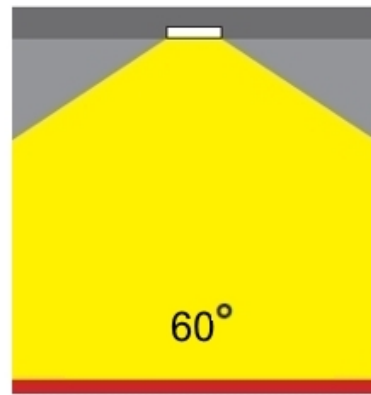

DIXIT RA14 RECESSED

A56093-

PROJECT	
TYPE	
SPECIFIER	
QUANTITY	
DATE	

Matte White

Silver

	DP	DV	
Dimming	Phase	0-10V	
Color Temperature	27K 2700K	30K 3000K	35K 3500K
		40K 4000K	K°

Order Example **K°**
L5XXXXXX-DV-30K
0-10V 3000K